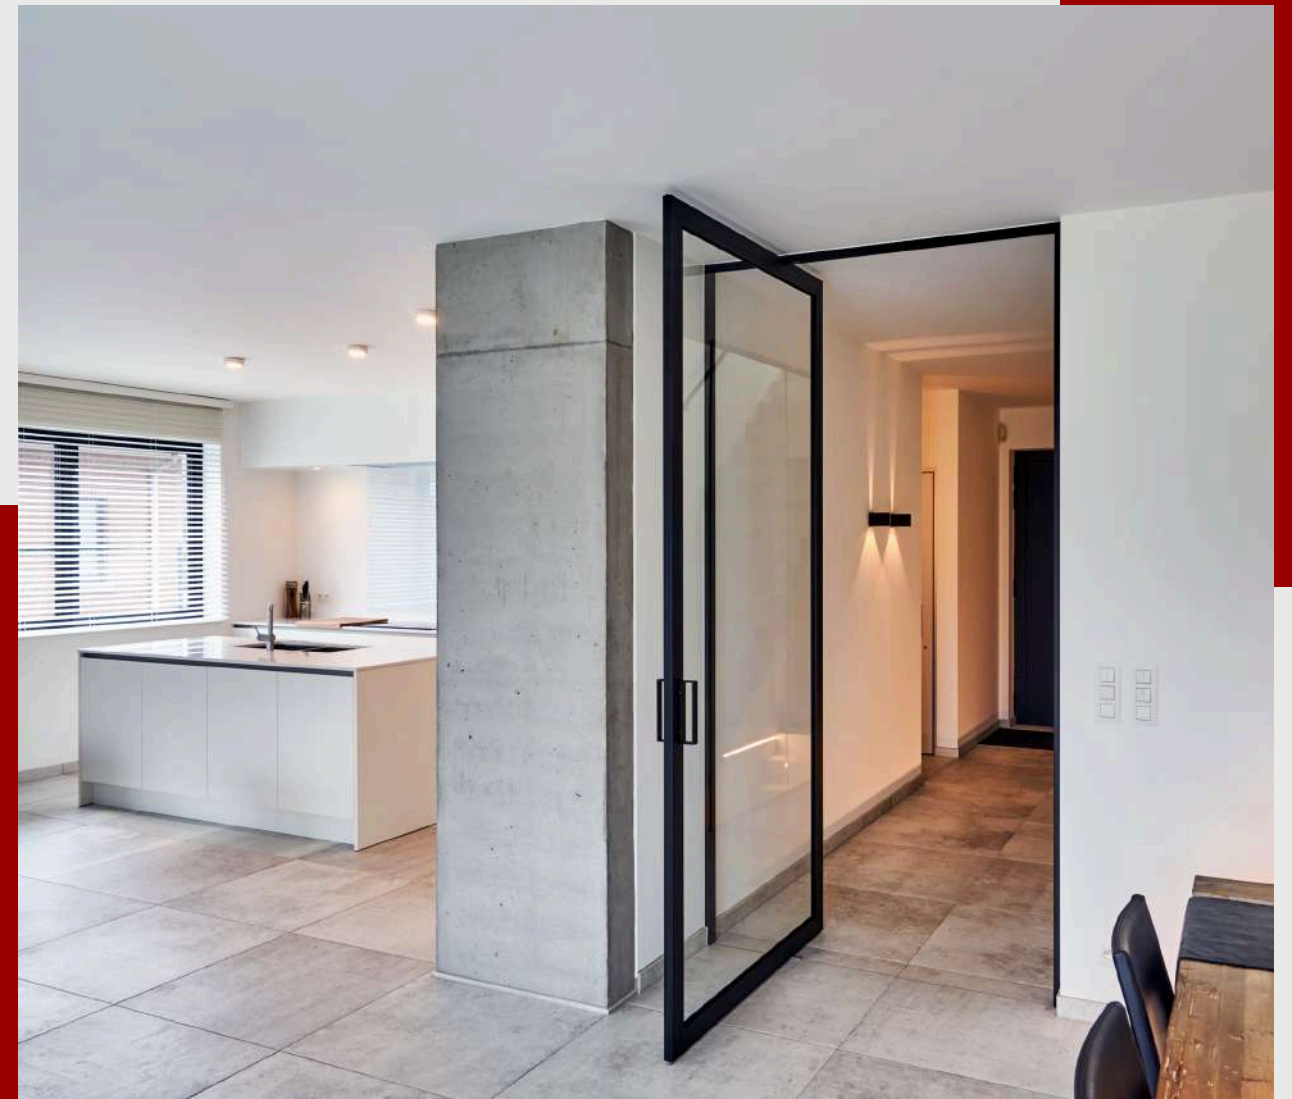

Pivot Doors

A pivot door is a frameless swinging door designed to rotate 360 degrees in its vertical axis on a pivotal box. The pivot hinges are positioned at the top and bottom of the door.

Strong and Stable - A pivot door opens and closes through a pivot installed beneath the door, which carries the weight of the door.

Modern and Appealing - Pivot doors are sleek, stylish, and make a bold and contemporary design statement. The wide opening of this type of door provides a luxurious feel.

Customizable - you can customize them in any manner you want. This gives you the freedom to express your unique style and taste.