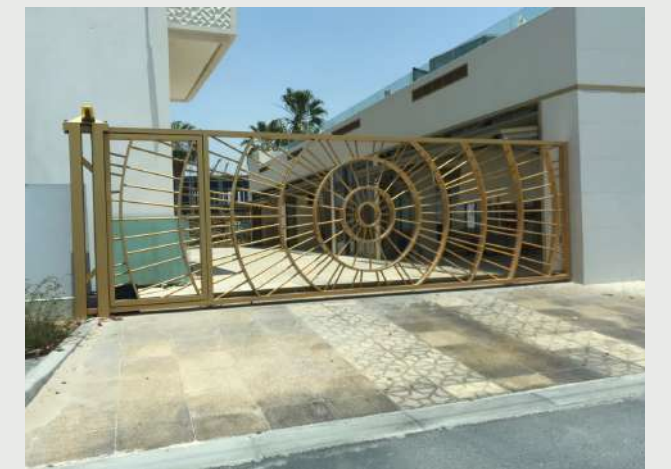

The Available Typology of Gate Designs

Single sliding Gate - Manual / Automatic Operation

Double sliding Gate - Manual / Automatic Operation

Single Swing Gate - Manual / Automatic Operation

Double Swing Gate - - Manual / Automatic Operation

Our decorative metal front gates are often most suitable for small / Big houses as they are sturdy and stylish at the same time. These are simple but effortlessly classy and will add to the character of your home.

"We assist you to with right decision on how the front gate design must look as the front gate design will make the first impression."