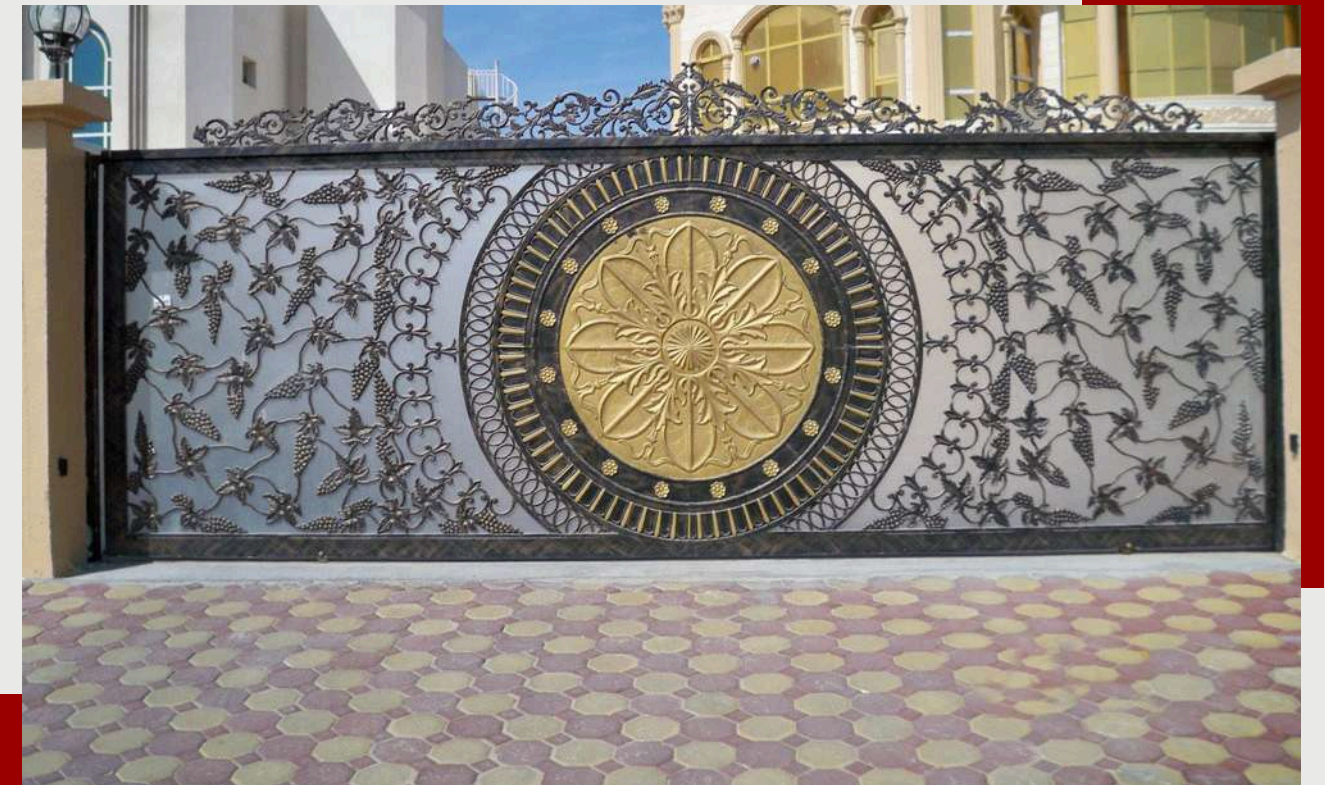

The Available Typology of Gate Designs

Single sliding Gate - Manual / Automatic Operation

Double sliding Gate - Manual / Automatic Operation

Single Swing Gate - Manual / Automatic Operation

Double Swing Gate - - Manual / Automatic Operation

Our decorative metal front gates are often most suitable for small / Big houses as they are sturdy and stylish at the same time. These are simple but effortlessly classy and will add to the character of your home.

"We assist you to with right decision on how the front gate design must look as the front gate design will make the first impression."