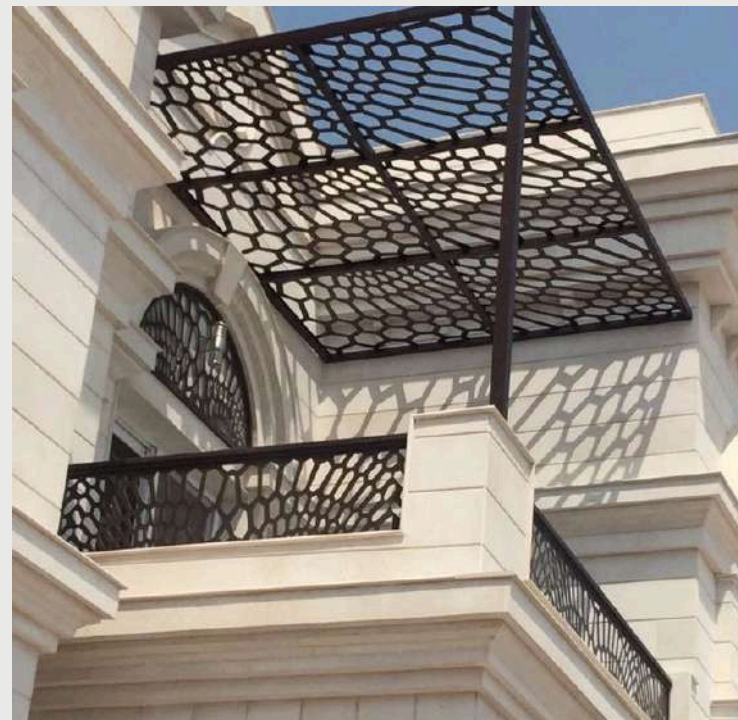

Gazebo, Pergola & Parking Shade's

Typically rectangular, with a support post at each corner and a slatted roof. These are being used as a design element providing shades at areas like parking, entertainment, outdoor dining etc.

Maximum Choice of Colours

Customized Sizes

Low Maintenance

All Season Durable

Durable

100% Recycle

Staircase Railings - Modern & Decorative

Modern Glass Railings

Who says you need traditionally Wooden or Cemented designed railings to provide you safety on the stairs?

Staircase railings are home décor modern marvel. Metal has been around for millennia as one of the most durable materials.

Both Metal and Glass design railings offers robustness and a range of looks from traditional to ultra-modern.

Traditional Metal Railings

With impressive versatility, the Metal baluster design and continuous design are our most popular offerings.