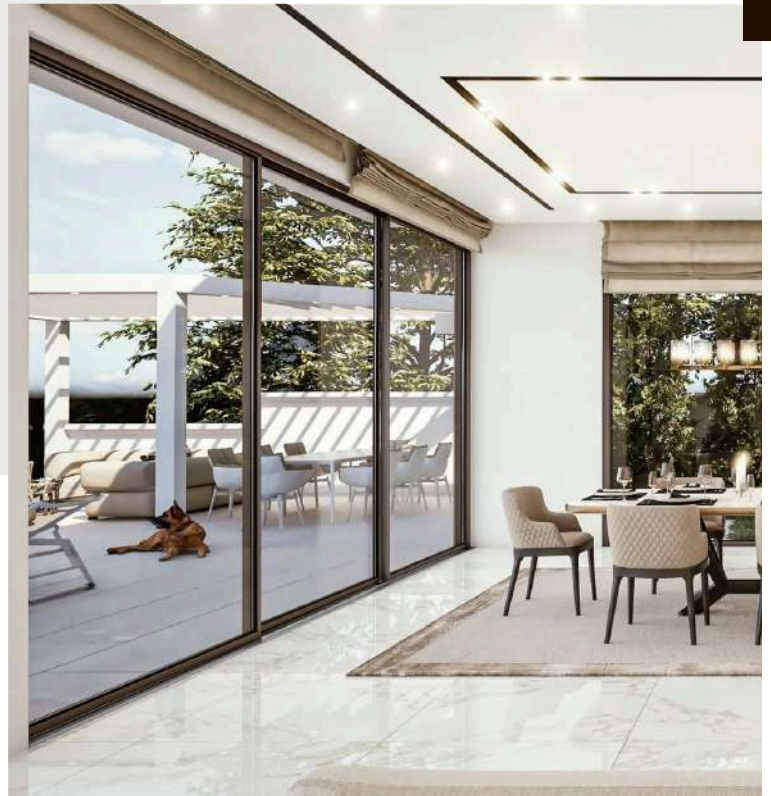

+
+
+
+

We offer exclusive, extraordinary and immaculate design solutions - In Windows & Doors, façade's, pergola & Gazebos, railings.

■ ■ ■ ■

Aluminium - Slim Windows & Doors

One big trend is the move toward large modern windows that span the entirety of a wall.

Gazebo, Pergola & Parking Shade's

Typically rectangular, with a support post at each corner and a slatted roof. These are being used as a design element providing shades at areas like parking, entertainment, outdoor dining etc.